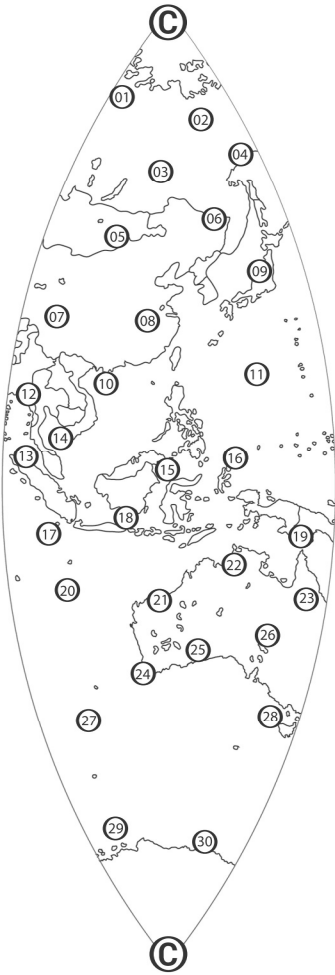

www.caly-toys.fr

CALY GLOBE

ANIMAL INFLATABLE GLOBE 30 cm - 16"

List of animals of the world

English V.280421

Brown section A : Europe - Africa

01	Seal
02	Eurasian Elk
03	Squirrel
04	Wild Boar
05	Cod
06	Fox
07	Cockerel
08	Weasel
09	Swordfish
10	Goat
11	Chameleon
12	Viper
13	Dromedary
14	Beetle
15	Fennec Fox
16	Nile Crocodile
17	Chimpanzee
18	Hippopotamus
19	Giraffe
20	Elephant
21	Dolphin
22	Tuna
23	Gorilla
24	Okapi
25	Zebra
26	Cheetah
27	Tiger Shark
28	Hyena
29	Sperm Whale
30	Skua

Yellow section C : China - Indonesia - Australia

01	Polar Bear
02	Ermine
03	Stag
04	Salmon
05	Camel
06	Panda
07	Black Panther
08	Macaque
09	Crane
10	Grey Ox
11	Flying Fish
12	Peacock
13	Orangutan
14	Lizard
15	Python
16	Komodo Dragon
17	Sea Green Swallowtail Butterfly
18	Dugong
19	Cassowary
20	Great White Shark
21	Dingo
22	Koala
23	Platypus
24	Starfish
25	Budgerigar
26	Kangaroo
27	Crayfish
28	Tasmanian devil
29	Cormorant
30	Elephant Seal

Purple section E : Canada - USA - Mexico

01	Beluga Whale
02	Flying Squirrel
03	Beaver
04	Otter
05	Rainbow Trout
06	Raccoon
07	Ocean Sunfish
08	Fallow Deer
09	Bison
10	Grizzly Bear
11	California Condor
12	Macaw
13	Pelican
14	Hermit Crab
15	Ancient Murrelet
16	Dragonfly
17	Ring-tailed Coati
18	Oyster
19	Seahorse
20	Hummingbird
21	Coral
22	Sawfish
23	Masked Booby
24	Berardia (Whale)
25	Herring
26	Octopus
27	Deep Sea Anglerfish
28	Penguin

Green section F : South America - Atlantic Ocean

01	Narwhal
02	Greenland Dog
03	Snowy Owl
04	Moose
05	Porpoise
06	Porcupine
07	Pilot Whale
08	Tub Gurnard
09	Coyote
10	Mackerel
11	Alligator
12	Spider Crab
13	Iguana
14	Scarlet Ibis
15	Centipede
16	Jellyfish
17	Cougar
18	Jaguar
19	Crab
20	Llama
21	Piranha
22	Sloth
23	Anaconda
24	Anteater
25	Toucan
26	Viscacha
27	American Rhea
28	Armadillo
29	Vicuna
30	Hammerhead Shark
31	Icefish
32	Sea Lion