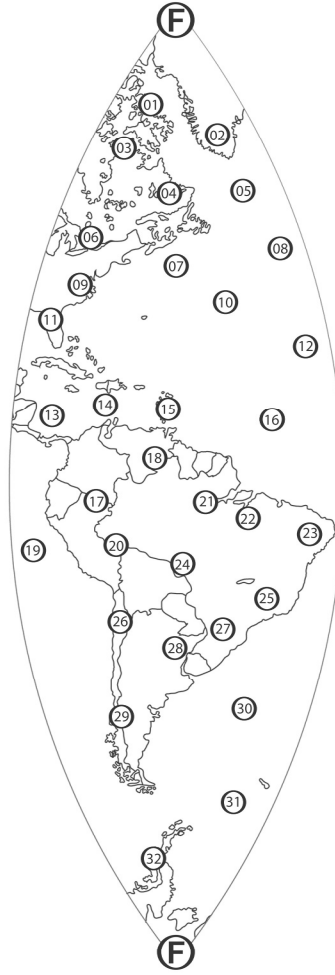

Green section F : South America - Atlantic Ocean

01	Narwhal
02	Greenland Dog
03	Snowy Owl
04	Moose
05	Porpoise
06	Porcupine
07	Pilot Whale
08	Tub Gurnard
09	Coyote
10	Mackerel
11	Alligator
12	Spider Crab
13	Iguana
14	Scarlet Ibis
15	Centipede
16	Jellyfish
17	Cougar
18	Jaguar
19	Crab
20	Llama
21	Piranha
22	Sloth
23	Anaconda
24	Anteater
25	Toucan
26	Viscacha
27	American Rhea
28	Armadillo
29	Vicuna
30	Hammerhead Shark
31	Icefish
32	Sea Lion